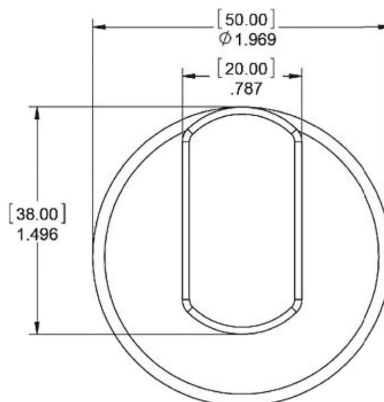

2000 ANELLO COLLECTION ROBE HOOKS

MODERN TRANSITIONAL

sales@preferredbathinc.com

www.preferredbathinc.com

(336) 904-6248

STRONG MODERN CONSTRUCTION

- SUPERIOR AND STRONG MOUNTING SYSTEM
- TWO SCREWS USED TO PREVENT ROTATION

HARDWARE INCLUDED

- ZINC DIE-CAST COVER FLANGE - 1
- ZINC DIE-CAST CAP HOOK - 1
- ZINC DIE-CAST POST - 1
- MOUNTING BRACKET - 1
- STAINLESS STEEL MOUNTING HARDWARE AND WALL ANCHORS INCLUDED

PART NUMBERS	FINISH
2000-PC	POLISHED CHROME
2000-BN	BRUSHED NICKEL
2000-ORB	OIL RUBBED BRONZE

WALL MOUNTED

INSTALLATION:

Attach mounting bracket to wall with mounting screws. Slide flange and post over bracket insert cap and tighten with set screw. Our mounting brackets are designed with horizontal and vertical adjustability for an easy installation.

WOOD BLOCKING IS THE PREFERRED METHOD OF INSTALLATION

Limited Warranty:

Preferred Bath Accessories Inc. warrants to the purchaser that the product will be free from defects in material and workmanship. If the product does not comply with this warranty, Preferred Bath Accessories Inc. will repair or replace the product or, at Preferred Bath Accessories Inc's. option, refund the purchase price. The limited warranty period is for the lifetime of the product. Limitations on the Warranty: The warranty does not cover, normal wear and tear, product abuse, neglect, improper installation or maintenance. Purchaser Requirements: If this product does not meet Preferred Bath Accessories Inc's. warranty, return the product (postage prepaid) to the place of purchase with proof of purchase and a written claim briefly describing the defect. You may be required to provide other information or evidence of the defect.