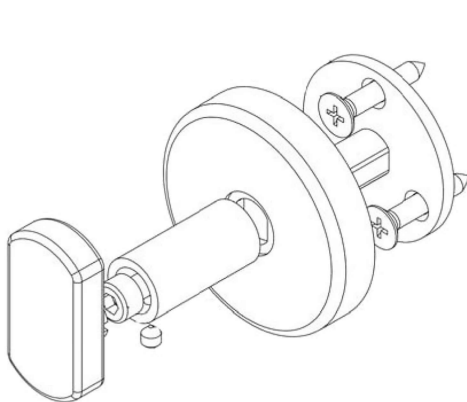

2000 ANELLO COLLECTION ROBE HOOKS

MODERN TRANSITIONAL

sales@preferredbathinc.com

www.preferredbathinc.com

(336) 904-6248

STRONG MODERN CONSTRUCTION

- SUPERIOR AND STRONG MOUNTING SYSTEM
- TWO SCREWS USED TO PREVENT ROTATION

HARDWARE INCLUDED

- ZINC DIE-CAST COVER FLANGE - 1
- ZINC DIE-CAST CAP HOOK - 1
- ZINC DIE-CAST POST - 1
- MOUNTING BRACKET - 1
- STAINLESS STEEL MOUNTING HARDWARE AND WALL ANCHORS INCLUDED

PART NUMBERS	FINISH
2000-PC	POLISHED CHROME
2000-BN	BRUSHED NICKEL
2000-ORB	OIL RUBBED BRONZE

WALL MOUNTED

INSTALLATION:

Attach mounting bracket to wall with mounting screws. Slide flange and post over bracket insert cap and tighten with set screw. Our mounting brackets are designed with horizontal and vertical adjustability for an easy installation.