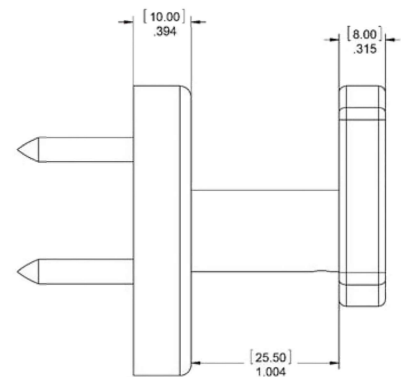

2000 ANELLO COLLECTION ROBE HOOKS

MODERN TRANSITIONAL

sales@preferredbathinc.com

www.preferredbathinc.com

(336) 904-6248

STRONG MODERN CONSTRUCTION

- SUPERIOR AND STRONG MOUNTING SYSTEM
- TWO SCREWS USED TO PREVENT ROTATION

HARDWARE INCLUDED

- ZINC DIE-CAST COVER FLANGE - 1
- ZINC DIE-CAST CAP HOOK - 1
- ZINC DIE-CAST POST - 1
- MOUNTING BRACKET - 1
- STAINLESS STEEL MOUNTING HARDWARE AND WALL ANCHORS INCLUDED

PART NUMBERS	FINISH
2000-PC	POLISHED CHROME
2000-BN	BRUSHED NICKEL
2000-ORB	OIL RUBBED BRONZE

WALL MOUNTED

INSTALLATION:

Attach mounting bracket to wall with mounting screws. Slide flange and post over bracket insert cap and tighten with set screw. Our mounting brackets are designed with horizontal and vertical adjustability for an easy installation.

WOOD BLOCKING IS THE PREFERRED METHOD OF INSTALLATION

Limited Warranty:

Preferred Bath Accessories Inc. warrants to the purchaser that the product will be free from defects in material and workmanship. If the product does not comply with this warranty, Preferred Bath Accessories Inc. will repair or replace the product or, at Preferred Bath Accessories Inc's. option, refund the purchase price. The limited warranty period is for the lifetime of the product. Limitations on the Warranty: The warranty does not cover, normal wear and tear, product abuse, neglect, improper installation or maintenance. Purchaser Requirements: If this product does not meet Preferred Bath Accessories Inc's. warranty, return the product (postage prepaid) to the place of purchase with proof of purchase and a written claim briefly describing the defect. You may be required to provide other information or evidence of the defect.